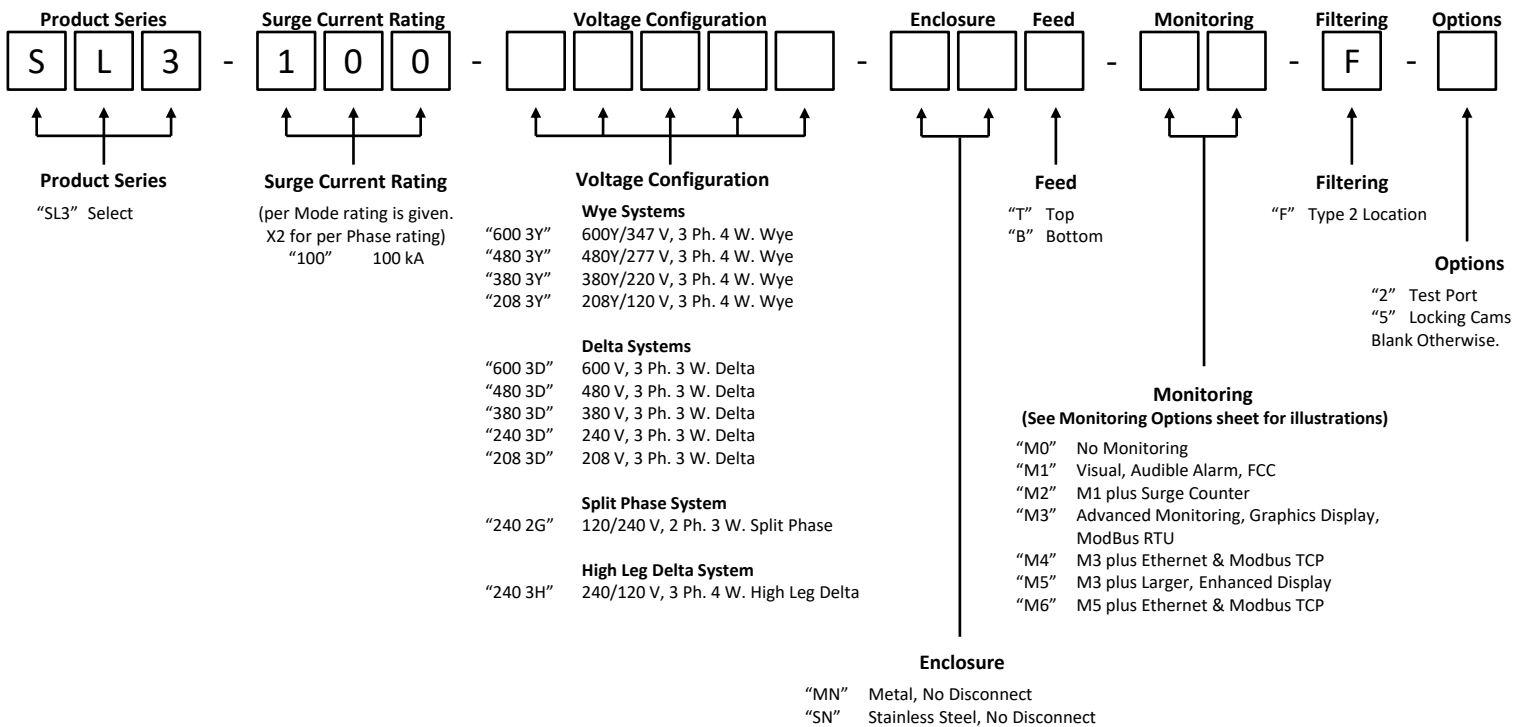

Temporary Overvoltage Protection SPD for Main Panel/SES

Product Number Configuration Guide

Product Number Example:

Application Specific Model Number:

Dimensions Standard Enclosure: NEMA 4/12
 SL3-100: 16"h x 16"w x 9.20"d 42 lbs.